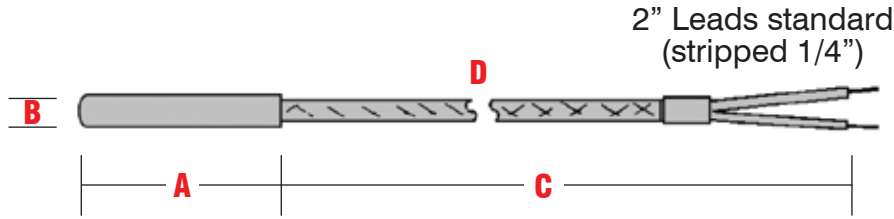

# Non-Stock Cartridge Type Thermocouple

## SPECIFY:

Thermocouple Type:  J  K  Other \_\_\_\_

Junction:  Grounded  Ungrounded

A) Sheath Length: \_\_\_\_\_

B) Sheath Diameter: \_\_\_\_\_

C) Lead Length: \_\_\_\_\_

D) Lead Type:  Stainless Steel Braid  Stainless Steel Armor  Other \_\_\_\_\_

E) Terminations:  Leads Not Stripped  Standard Male Plug  Mini Male Plug  
 2" Split, 1/4" Stripped  Standard Female Jack  Mini Female Jack  
 2" Split with Spade Lugs  2" Split with 1/4" Female Disconnects